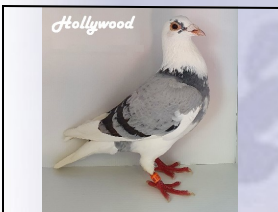

# PRADELLA LOFTS

Breeding Champions

PRADELLA LOFTS

URL: pradellofts@gmail.com \* eMail: support@comproware.com

BAND/RING: **PRAD 077 2020**

STRAIN: VAN DEN BULCK

COLOR: BLUE BAR PIED

NAME/ALIAS:

SEX: **Hen**

D.O.B: **29/01/2020**

EYE INFO: **(0)**

OLD RING, BRED 2021. SIBLING HAS BRED WINNERS IN NSW & QLD

## SIRE

**PPC 395 2019**

Alias "HOLLYWOOD KITTEL"  
Strain: BOECKX Vd BULCK  
Color: BLUE BAR PIED  
BRED STOCK OWNED BY  
STEVE PRADELLA  
BRED BY STEVE LUCAS  
MAGNIFICENT TYPE

**BELG 6087188 2018**

Alias "188"  
Strain: PATRICK BOECKX  
Color: BLUE BAR  
IMPORTED INTO AUSTRALIA-  
STEVE LUCAS  
DIRECT SON OF THE FAMOUS  
SAGAN